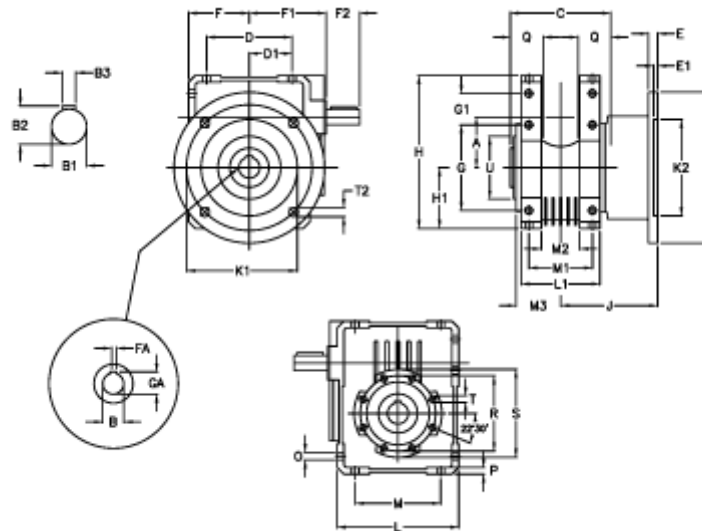

Article number: 3922086023400

Description: Worm gear with solid input shaft
W 86UF1-23-HS unassembled

Measures

A = 86.90	Description = W86UF-xx-P71 B5	G1 = 45.5	L = 200	Q = 45
B = 35	E = 15	GA = 38.3	L1 = 125	R = 130
B1 = 25	E1 = 6	H = 245.5	M = 144	S = 150
B2 = 28.0	F = 100.0	H1 = 100.0	M1 = 101	T = M10x18
B3 = 8	F1 = 142.5	J = 151.0	M2 = 57	T2 = 12.5
C = 140	F2 = 50	K = 210	M3 = 64.5	U = 110
D = 144.0	FA = 10	K1 = 176	O = 11.5	
D1 = 72.0	G = 144	K2 = 152	P = 11	